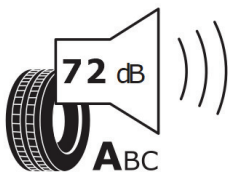

Cl

2020/740

GOOD YEAR

576186

285/40R21 109 W XL

Cl

2020/740

GOOD YEAR