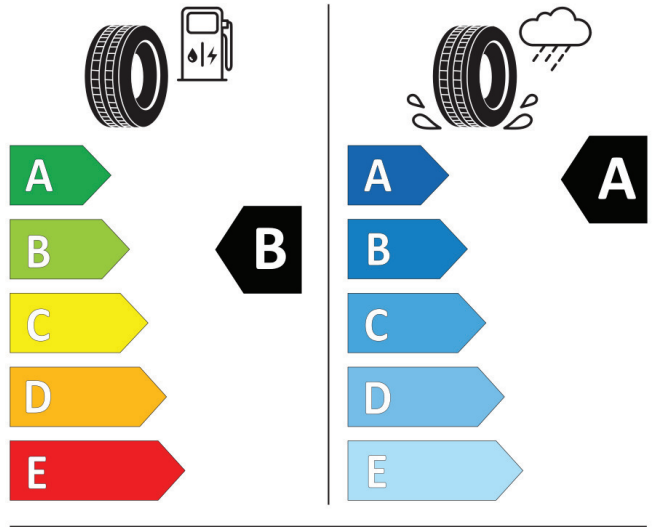

Cl

2020/740

GOOD YEAR

576186

285/40R21 109 W XL

Cl

2020/740

GOOD YEAR