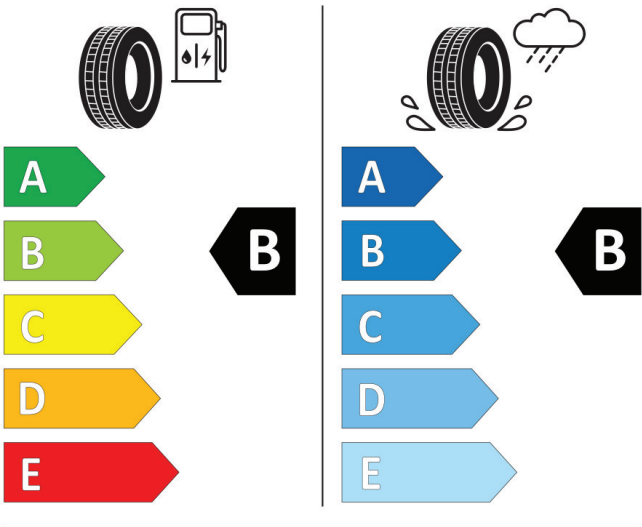

Cl

2020/740

GOOD YEAR

576186

285/40R21 109 W XL

Cl

2020/740

GOOD YEAR