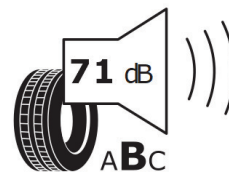

GOOD YEAR

576185

255/45R21 106 W XL

Cl