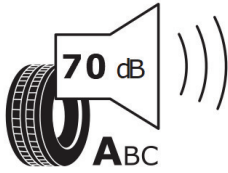

Bridgestone

19462

255/45 R21 106 W XL

Cl

2020/740