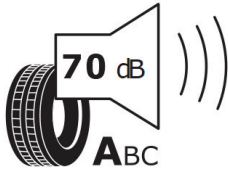

PIRELLI

38058

255/45R21 106 W XL

Cl

2020/740