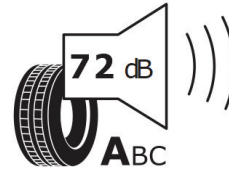

PIRELLI

38059

285/40R21 109 W XL

Cl