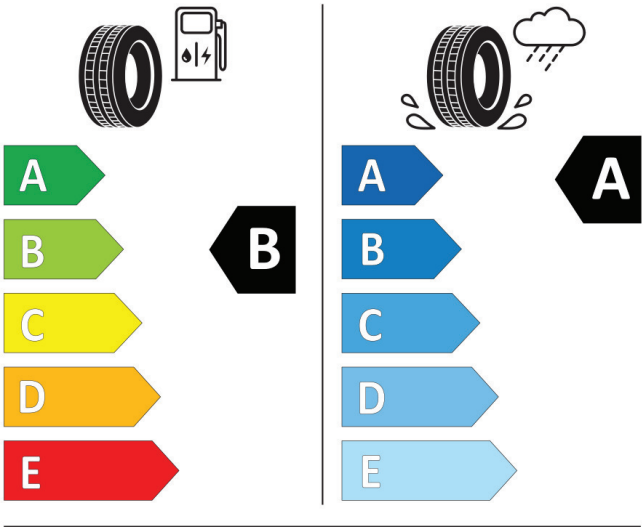

PIRELLI

38058

255/45R21 106 W XL

Cl

2020/740