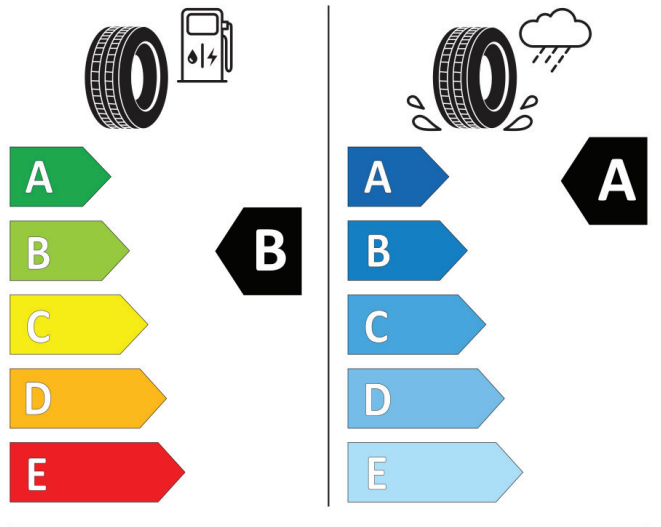

GOOD YEAR

576185

255/45R21 106 W XL

Cl